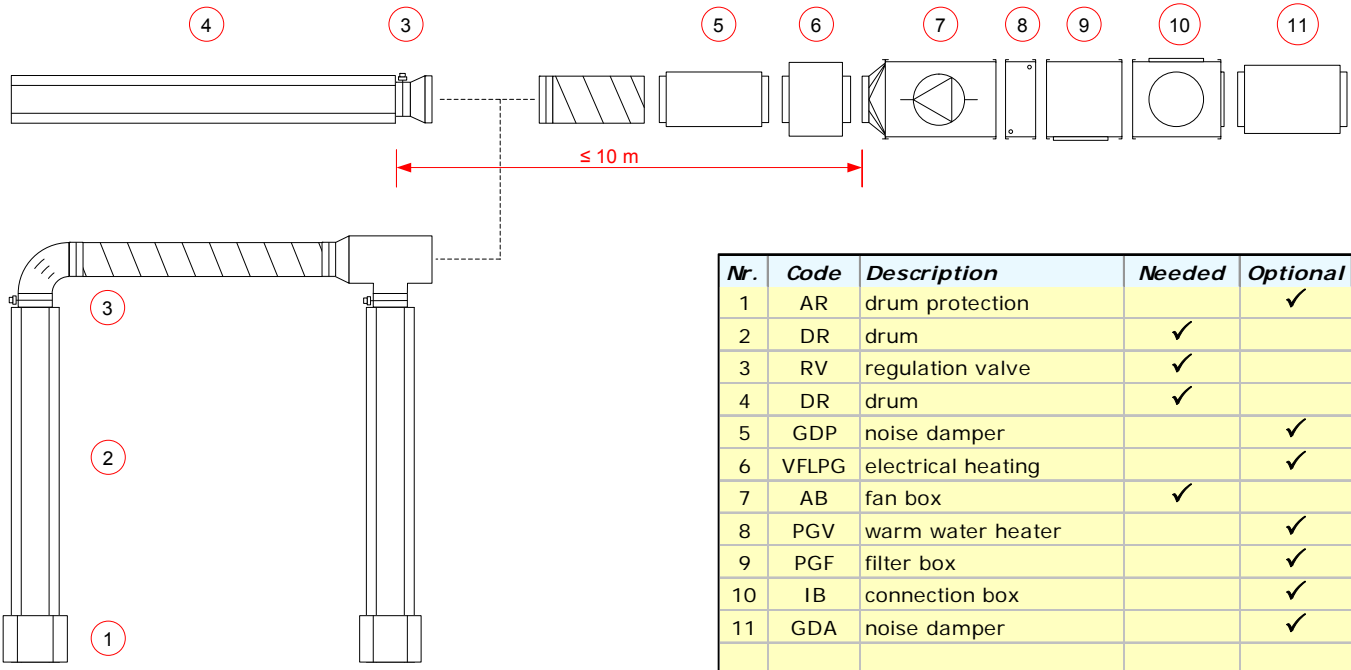

* Masterveil is a subsidiary of Deweerdt BVBA

Components and options horizontal and double standing setup

Different connections on drum (outblow)

The duct connection can be at any place on the drum although a left or right connection is preferred.