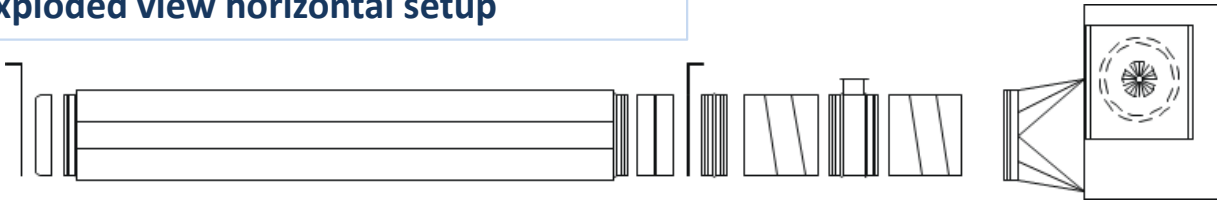

Exploded view horizontal setup