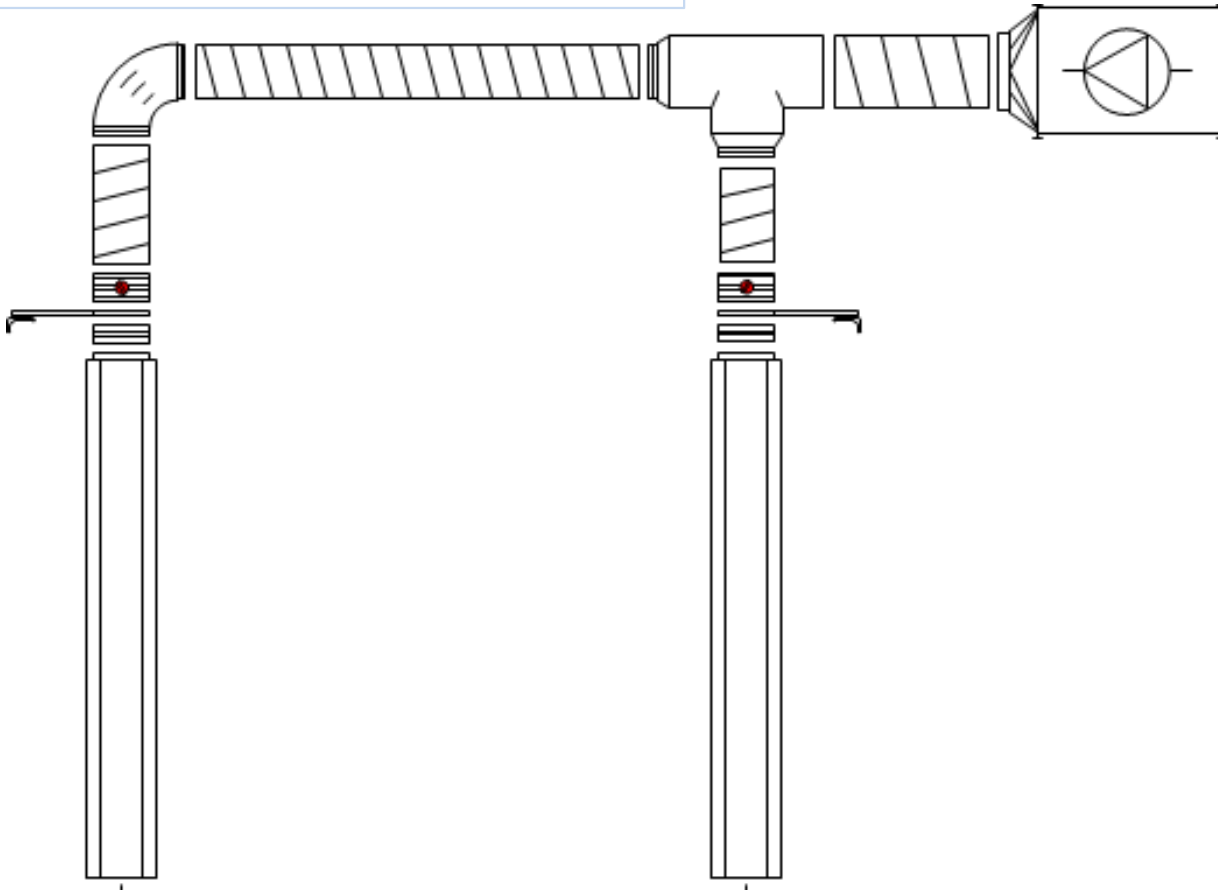

Options

RAL colour
Stainless steel
Heating (electrical)
Horizontal setup
Single standing setup
Double standing setup

Steering

On-Off (IVPO)
5-step (transformer)
Frequency converter (FRXM)

Masterveil Europe*

Brusselbaan 192, BE-9320 Erembodegem

Tel: +32 (0)53 60 78 90 | Fax: +32 (0)53 60 78 99 | Mail: office@deweerdtd.be

* Masterveil is a subsidiary of Deweerdt BVBA

Exploded view horizontal setup**Exploded view double standing setup****Different connections on drum (outblow)**

The duct connection can be at any place on the drum although a left or right connection is preferred.

Standardized we distinguish:

- Left/middle/right in front of the drum
- Left/middle/right on top of the drum