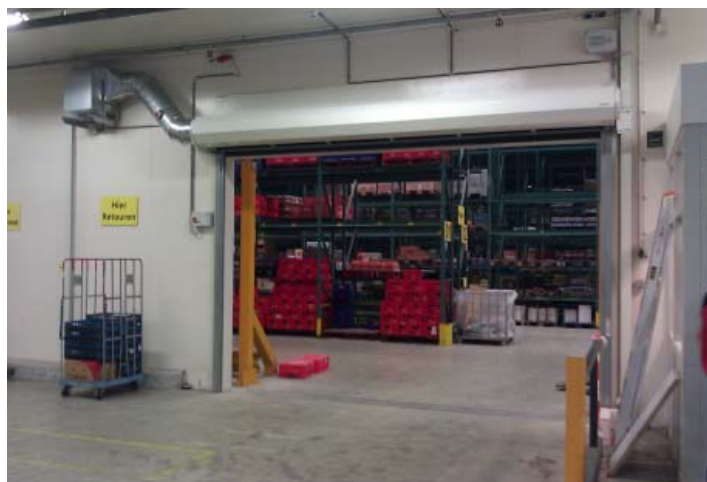

Characteristics

Tailor-made length
3-phase
Decentralised system
High pressure Airstop
Preferred height: ask advice
Aluzinc

Models

AS315
AS355
AS400
AS450

Application

Cool cells
Outside doors
Freezer cells
Logistics
Specials

Options

RAL colour
Stainless steel
Heating (electrical)
Horizontal setup
Single standing setup
Double standing setup

Steering

On-Off (IVPO)
5-step (transformer)
Frequency converter (FRXM)

Masterveil Europe*

Brusselbaan 192, BE-9320 Erembodegem

Tel: +32 (0)53 60 78 90 | Fax: +32 (0)53 60 78 99 | Mail: office@deweerdtd.be

* Masterveil is a subsidiary of Deweerdt BVBA